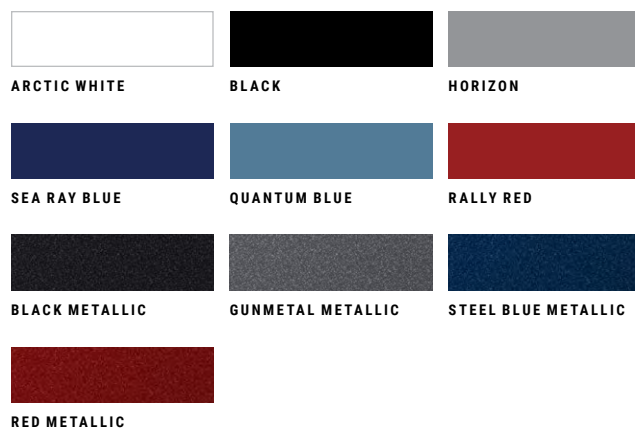

EXTERIOR COLORS

STANDARD PROPULSION

Mercury® 250 Verado® Outboard
(250 hp / 186 kW)

FUEL CAPACITY

65 gal / 246 L

LENGTH OVERALL

27'2" / 8.28 m
with integral / extended swim platform

LENGTH OVERALL

29'2" / 8.89 m
with outboard engine

BEAM

8'6" / 2.59 m

DRAFT

32" / 81 cm (outboard down)
22" / 56 cm (outboard up)

DRY WEIGHT

5,660 lb / 2,567 kg

DEADRISE

21°

WATER CAPACITY

20 gal / 76 L (opt)

YACHT CERTIFIED

Specifications are approximations and subject to variance.