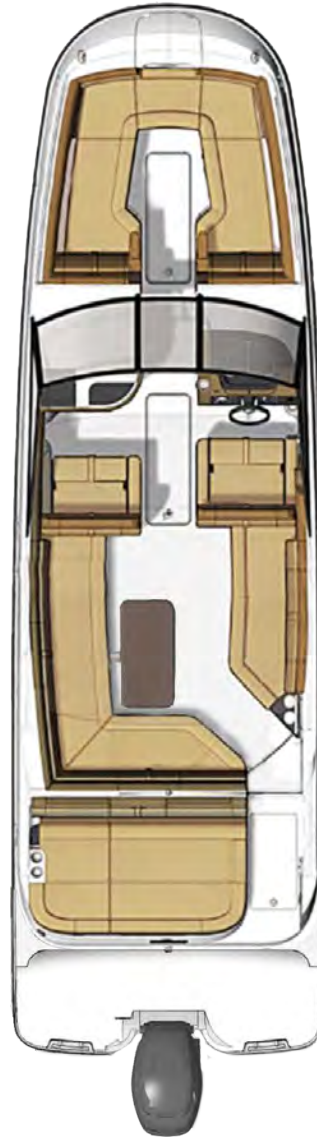

STANDARD SEATING PLAN